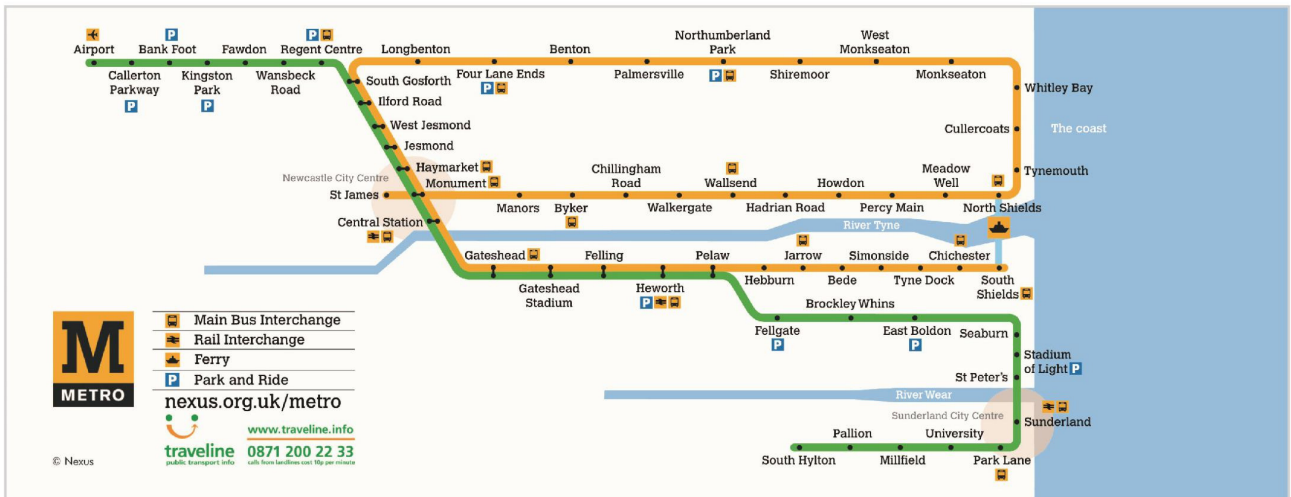

## Nearest Metro station: Manors

## Nearest Car Parks:

25 Oxford Multi-Story, NE1 8AN (multi-story car park)

6-minute walk. £1.40 per hour. Charges apply 8am – 5pm.

20 Manors, NE1 2BN (multi-story car park)

6-minute walk. £1 per hour. £7 daily charge. Charges apply 8am – 5pm.

Blue Badge Scheme  
For details please ring  
0191 2787878 and  
quote "Blue Badge"

Park and Ride with Metro from:

- 📍 Callerton Parkway,
- 📍 East Boldon,
- 📍 Four Lane Ends,
- 📍 Heworth,
- 📍 Kingston Park,
- 📍 Northumberland Park,
- 📍 Regent Centre,
- 📍 Stadium of Light

Metro Map Courtesy of ©Nexus