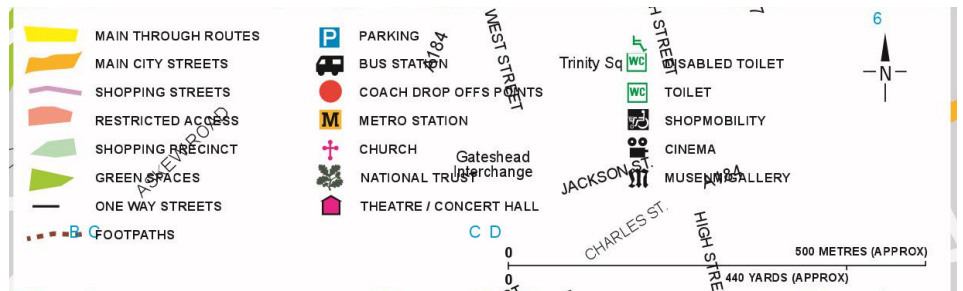

# People Power Public Transport/Parking Map

## Nearest Metro station: Manors

## Nearest Car Parks:

25 Oxford Multi-Story, NE1 8AN (multi-story car park)

6-minute walk. £1.40 per hour. Charges apply 8am – 5pm.

20 Manors, NE1 2BN (multi-story car park)

6-minute walk. £1 per hour. £7 daily charge. Charges apply 8am – 5pm.